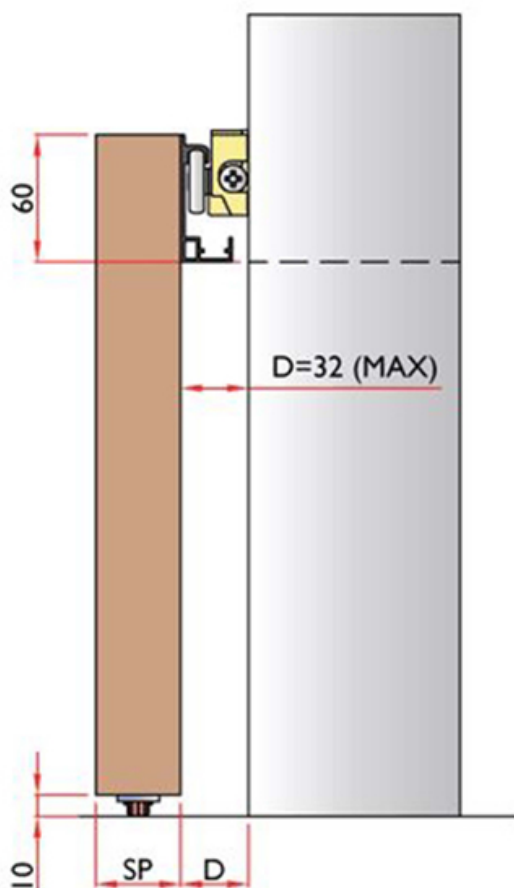

# MELI 90\_Hide / μέλι

PORTA SCORREVOLE CON SISTEMA DI SCORRIMENTO INVISIBILE

SLIDING DOOR WITH INVISIBLE SLIDING SYSTEM

# SLIDING SYSTEM DETAIL

WHEELS DETAIL