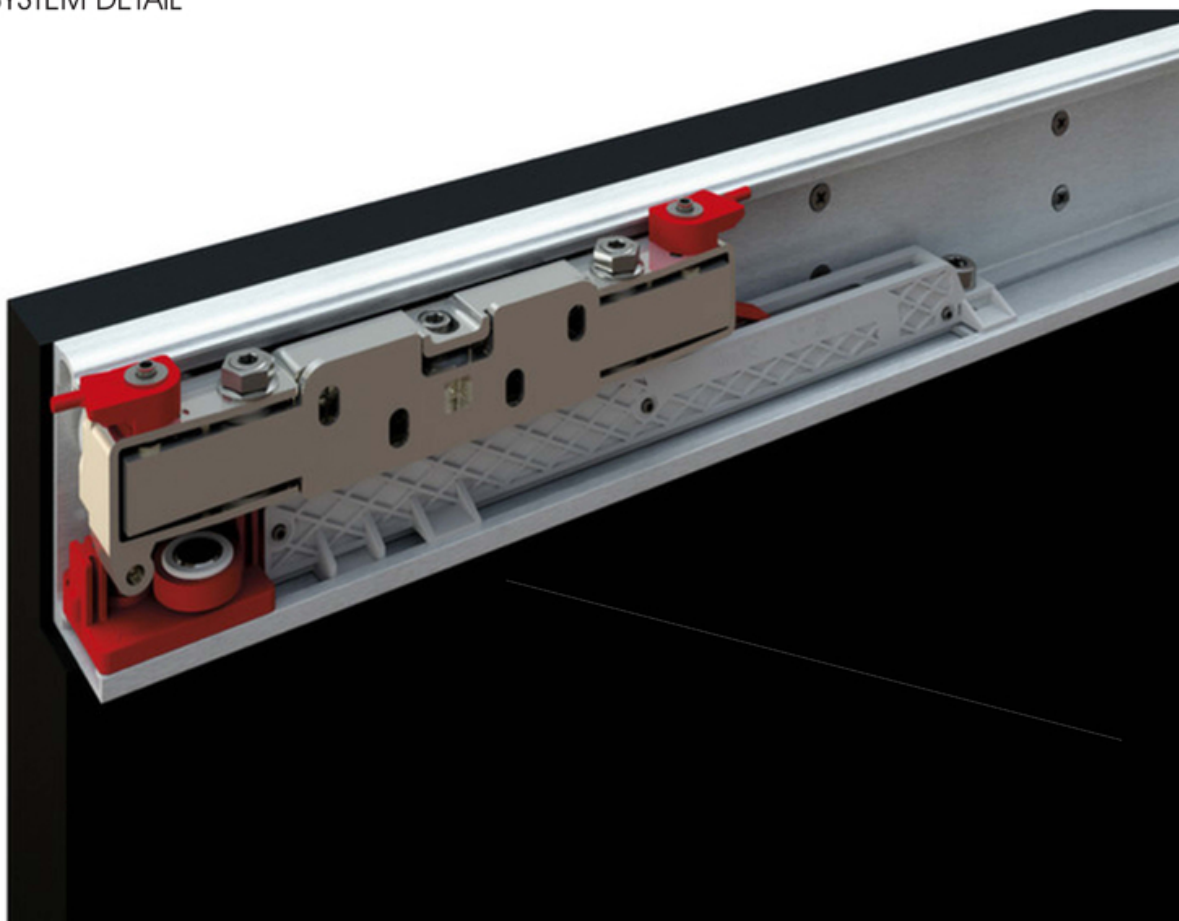

# MELI 90\_Hide / μέλι

PORTA SCORREVOLE CON SISTEMA DI SCORRIMENTO INVISIBILE

SLIDING DOOR WITH INVISIBLE SLIDING SYSTEM

# SLIDING SYSTEM DETAIL

WHEELS DETAIL